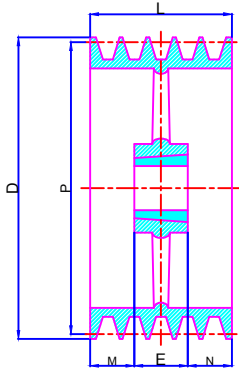

Lakshmi Easy Fit dual duty Pulleys

FOR USE WITH A/SPA BELT

5

6